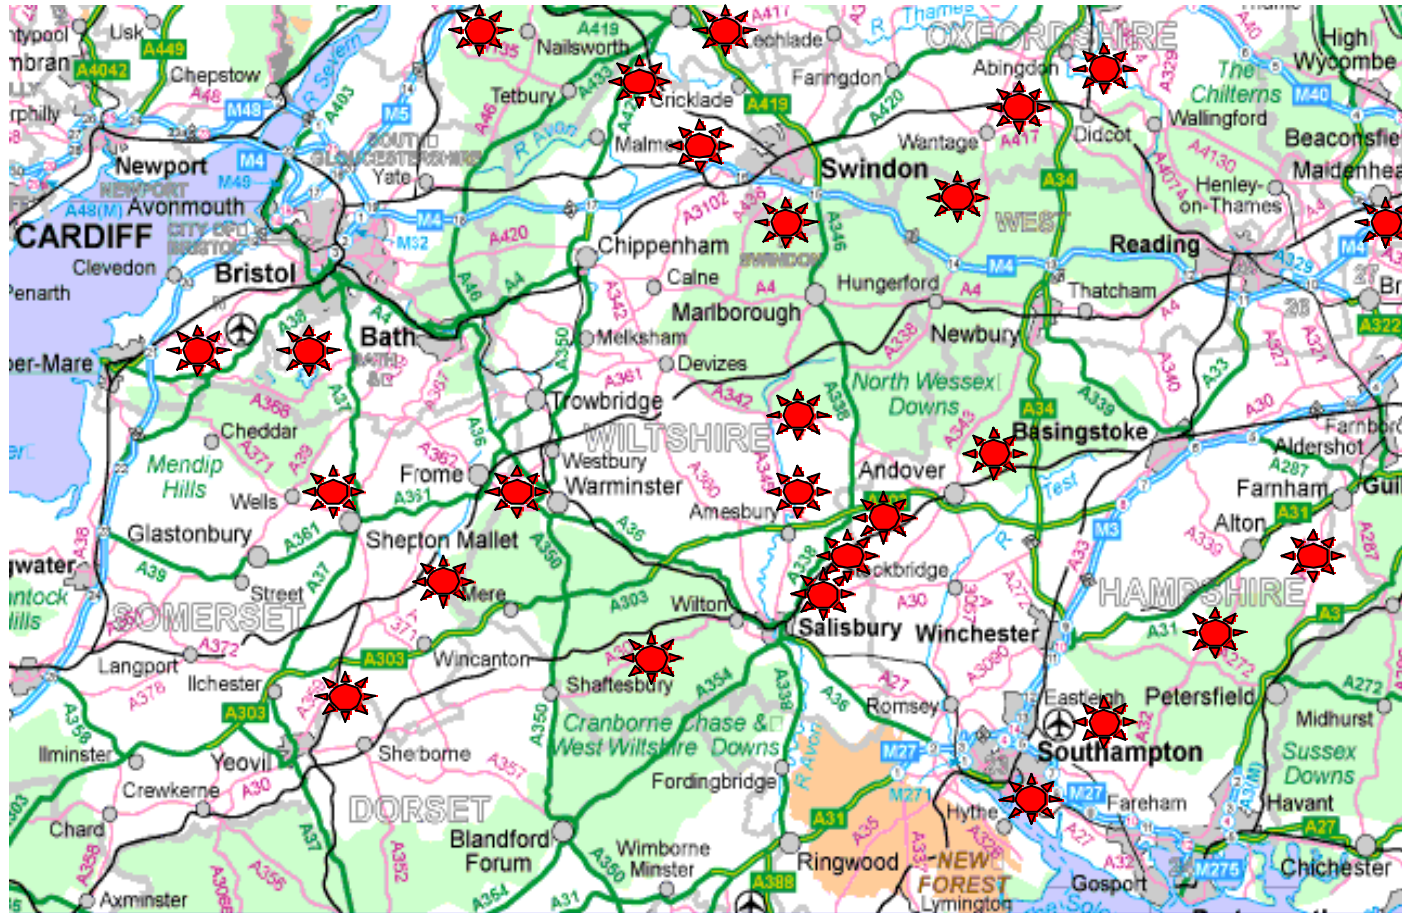

Air Activities Badge

Requirement 2

There are lots of places to visit in your locality that have aircraft or information about them. Here is a map with some of the most popular airfields or air museums shown.

Local Air Museums

Helicopter Museum – Weston super Mare

Fleet Air Arm Museum – Yeovilton

Army Air Corp Museum – Middle Wallop, Nr Salisbury

Bristol Aircraft & Rocket Museum – Kemble

Science Museum Aircraft Collection – Wharton, Nr Swindon

Aircraft Museum – Southampton

Local Air Shows / & Open Days

Popham Airfield - Civil

Kemble Airfield - Civil

Middle Wallop Airfield - Military

Compton Abbas Airfield - Civil

Clevedon - Balloons

Fairford – Military

Southampton – Balloons

Wharton Airfield – Civil

Lyneham - Military

Why not ask your leader/parent to organise a visit? If they need contacts or specific ideas or a detailed list, please tell them to contact the County Air Activities Advisor or the County Scout Activities Team.